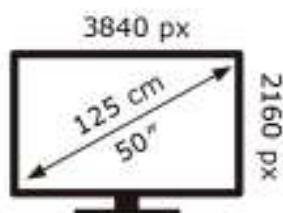

Samsung

UE50U7000HK

65 kWh/1000h

Samsung

UE50U7000HK

65 kWh/1000h

ABCDEF **G**
HDR
114 kWh/1000h

2019/2013