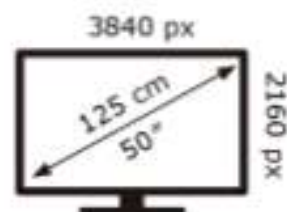

2019/2013

ABCDEF **G**
HDR
114 kWh/1000h